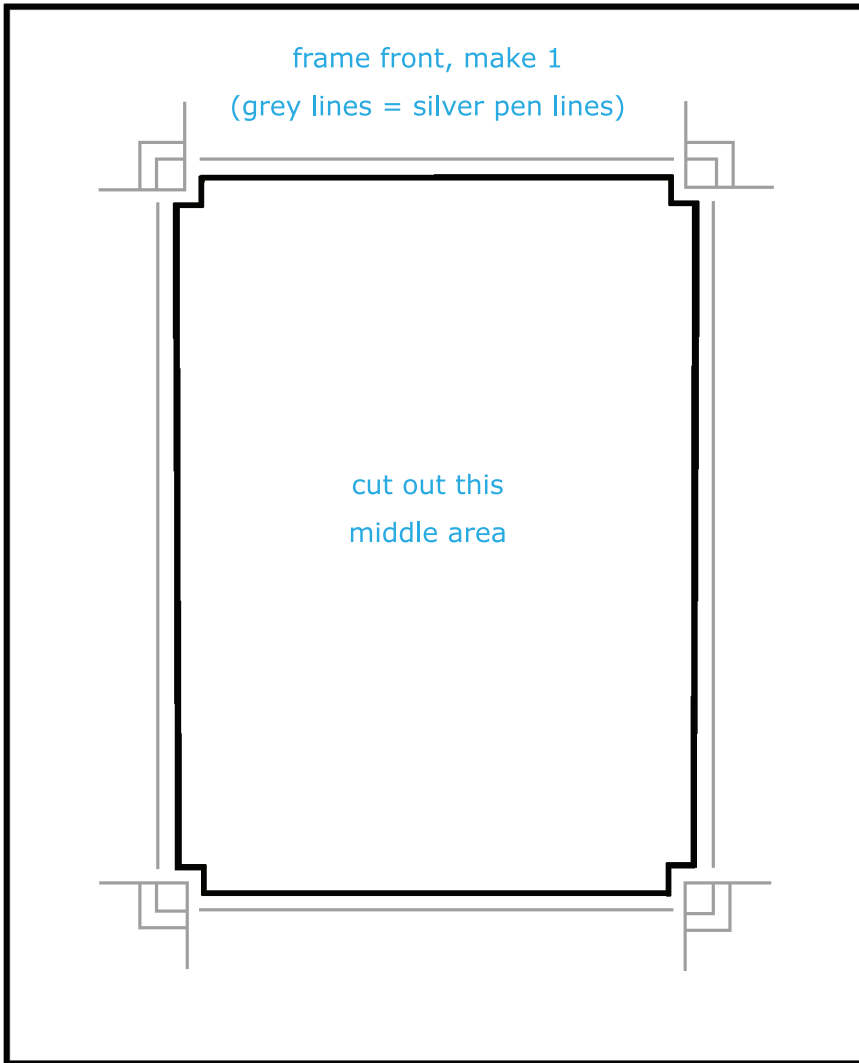

DEEP MOURNING FRAME

CONMEMORACIÓN

template is actual size
design copyright © 2008 Raellyn Hatter
downloaded from <http://theantcraft.com>