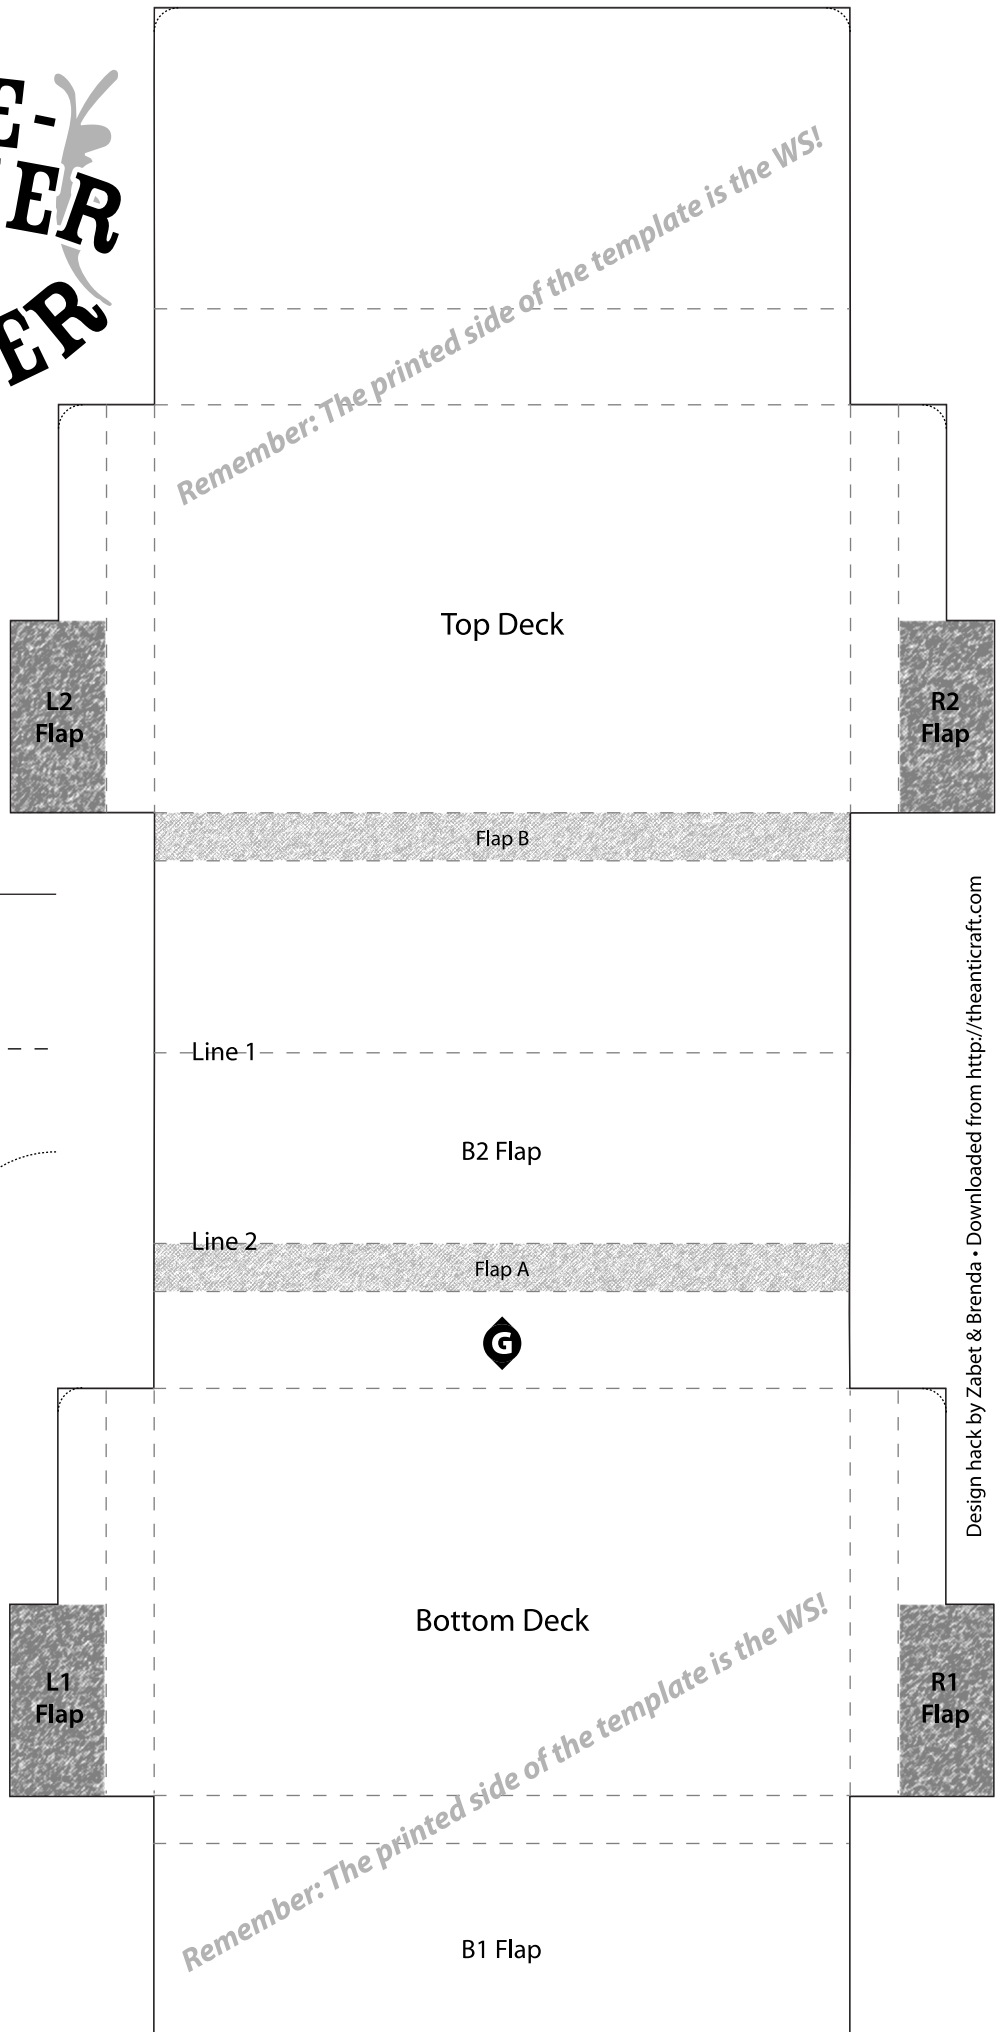

THE AMAZING DOUBLE-DECKER CARD HOLDER

Remember: The printed side of the template is the WS!

Cut Line ———

Fold Line - - - - -

Round This Corner

Design hack by Zabet & Brenda • Downloaded from <http://theanticraft.com>

Remember: The printed side of the template is the WS!