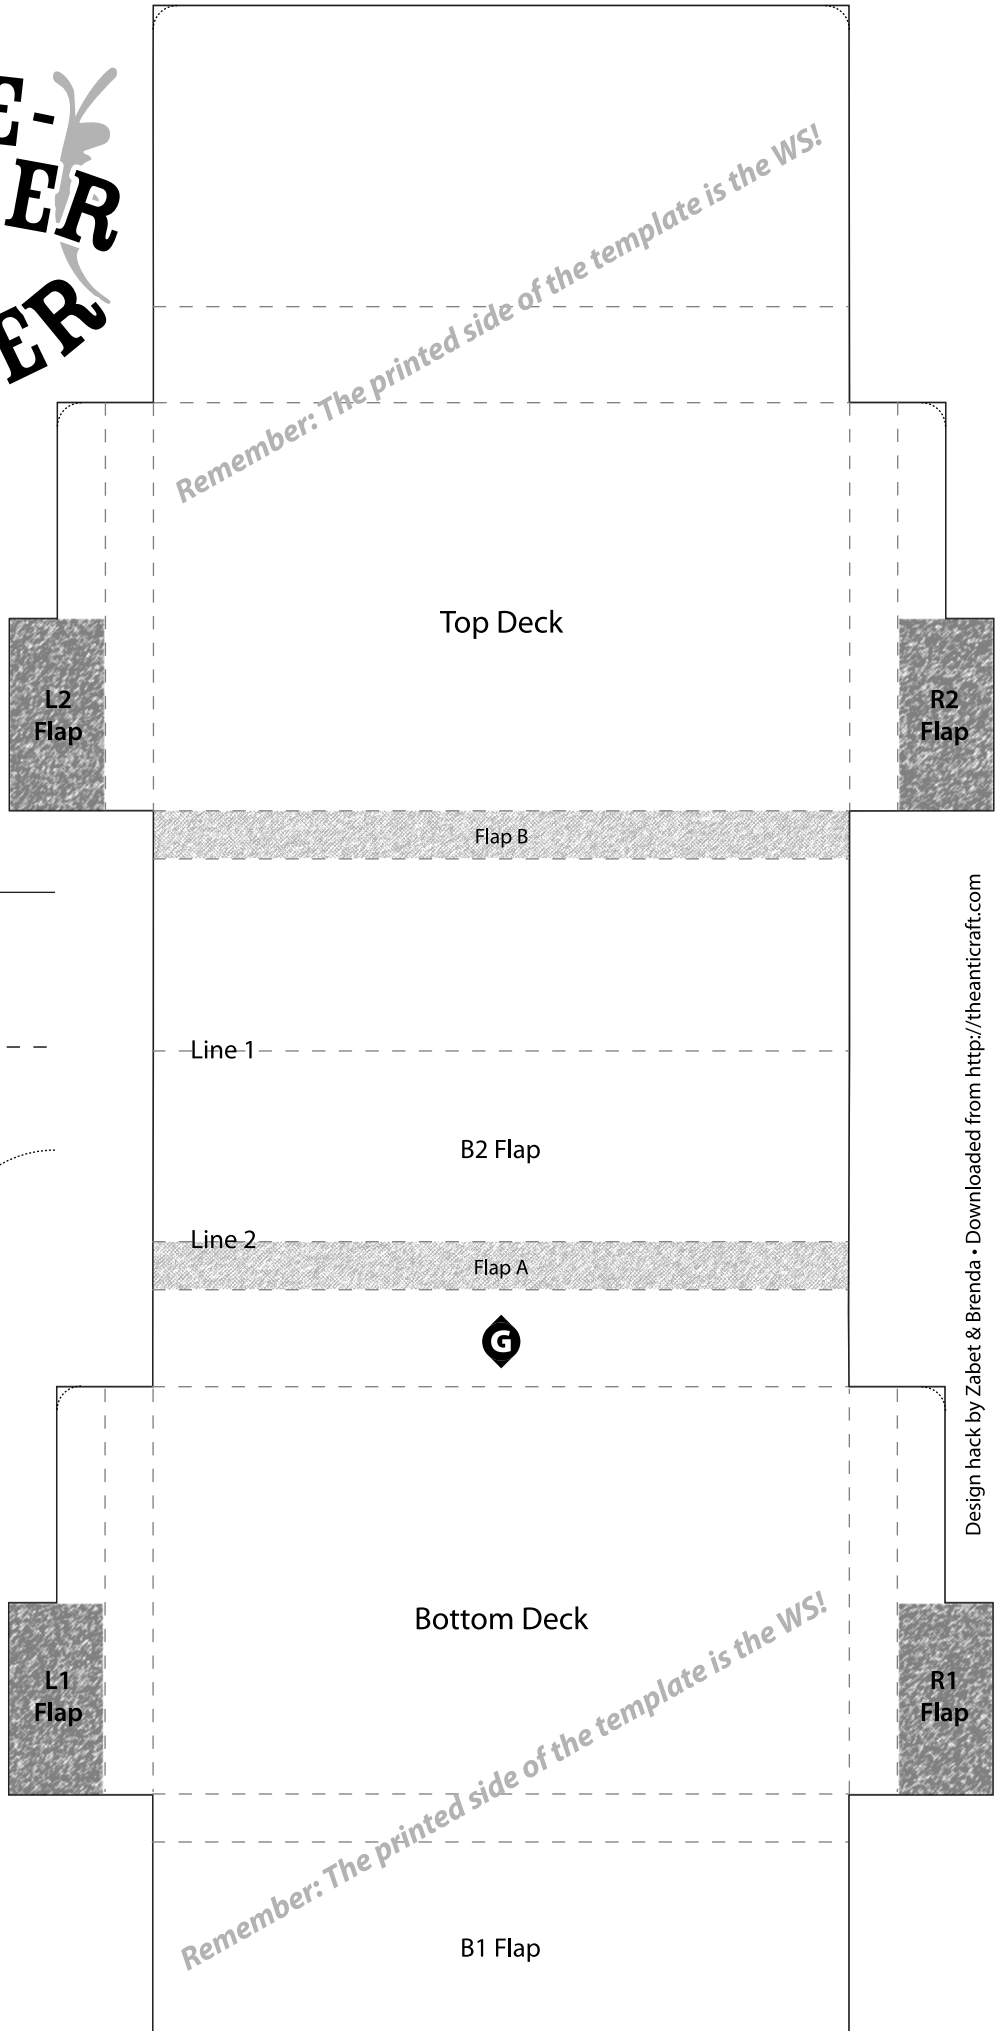

THE AMAZING DOUBLE- DECKER CARD HOLDER

Remember: The printed side of the template is the WS!

Cut Line ———

Fold Line - - - - -

Round This Corner 

Design hack by Zabet & Brenda • Downloaded from <http://theanticraft.com>

Remember: The printed side of the template is the WS!