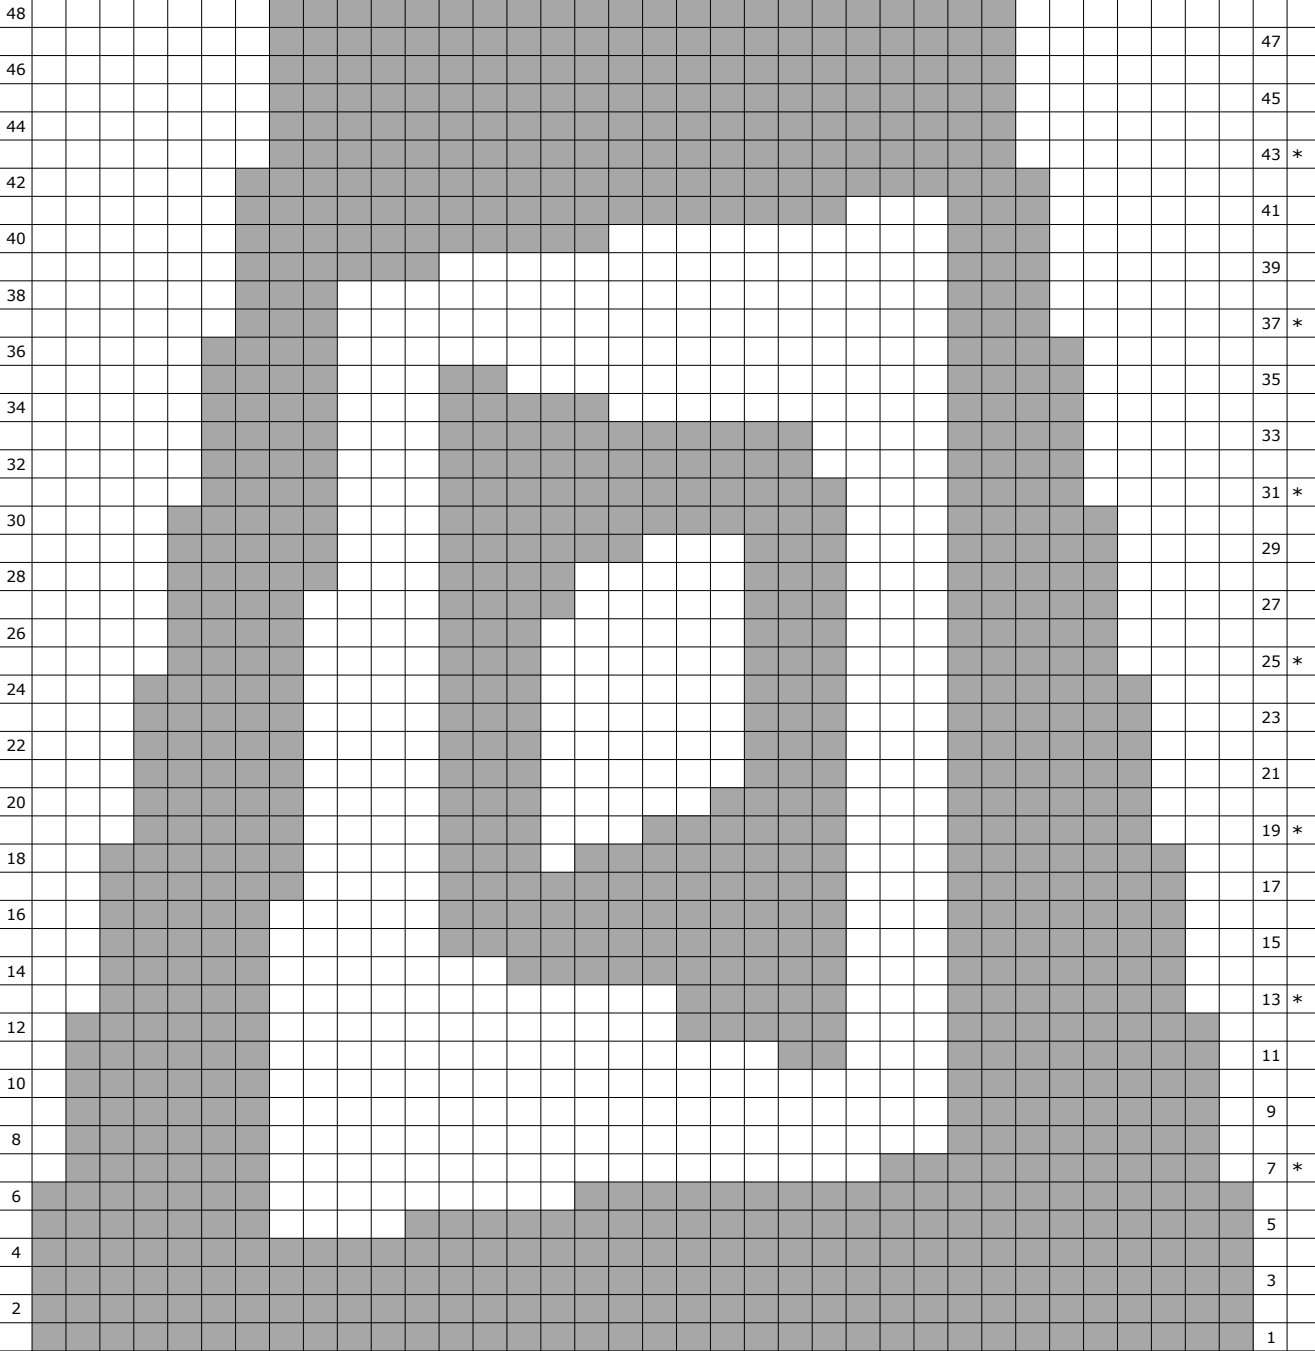

COLORWORK CHART FOR VERTIGO

* indicates decrease row: k1, k2tog, k across to last three sts, k2tog, k1

MC (black)

CC (grey)